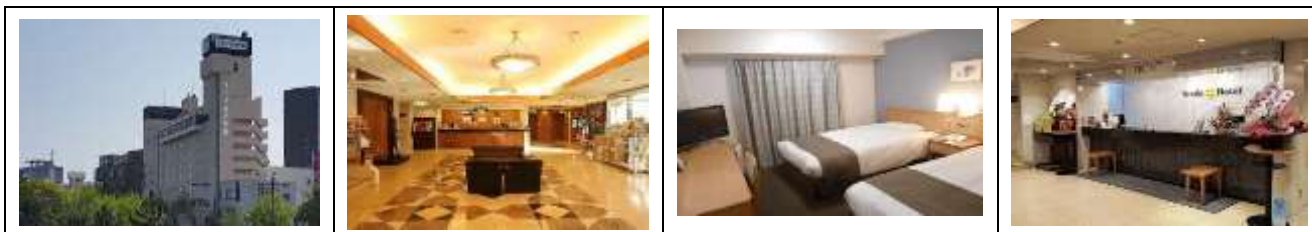

Address:1-2-17 Kuroda Wakayama-City, Wakayama 640-8341

			
type of room	Price(JPY)	offer	
single	9,500	<ul style="list-style-type: none"> ▪ 6 min by Taxi to Competition Venue ▪ Free Wi-fi ▪ 24 hours Self Laundry Machine 	
twin	9,000		

C:Hotel Landmark WAKAYAMA★★★

Address: Wakayama Big Ai 10F/11F 2-1-2, Tebira, Wakayama-City, Wakayama 640-8319

type of room	Price(JPY)	offer
single	9,500	<ul style="list-style-type: none"> 5 min on walk to Competition Venue Free LAN internet
twin	9,000	

D:Smile Hotel WAKAYAMA★★

Address:18 Minami Migiwa-Cho, Wakayama-City, Wakayama 640-8232

type of room	Price(JPY)	offer
single	9,000	<ul style="list-style-type: none"> 10 min by Taxi to Competition Venue Free LAN internet 24 hours Self Laundry Machine
twin	9,000	